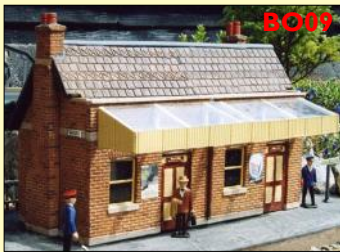

- BO10** Brick Station Building £198.00
- BO68** Coaling Stage And Sand Store £63.00
- BO61** Complete Halt Kit £198.00
- BO35** Corner Pub Half Relief £81.00
- BO36** Corner Terrace Shop Half Relief £72.00
- BO50** Diesel Refueling Point £57.60
- BO53** Double Fronted Terrace Shop £146.16
- BO06** Evergreen Station £144.00
- BO19** Engine Shed £180.00
- BO17** Cast Iron Footbridge £100.80
- BO05** Gresford Station £216.00
- BO20** Goods Shed And Office £180.00
- BO73** Stone Platelayers Hut £67.15
- BO72** Wooden Platelayers Hut £67.15
- BO09** Small Country Station £102.60
- BO76** Sign And Flower Bed £19.80
- BO12** Brick Signal Box £81.00
- BO16** Signal Box Junction £99.00
- BO14** Signal Box Goods Office Kit £126.00
- BO33** 2 Half Relief Back Yards £134.40
- BO44** Thatched Cottage £146.16
- BO66** Waiting Room And Shelter £117.00
- BO78** Water Mill £176.40
- BO18** Water Tower Brick £75.60
- BO69** Weighbridge And Pay Office £81.00
- BO57** Welsh Farm Cottage £90.00