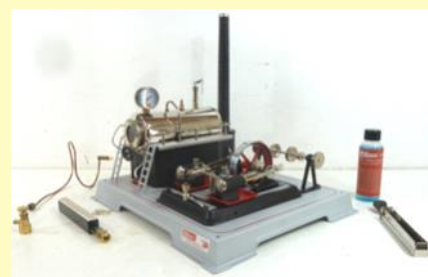

SECOM3372 Aster GWR King Manual, Meths Fired **£4500.00**

Miscellaneous

SECONDHAND

SEC20050 Maxitrack Burrell Showmans Engine & Caravan 1:50 Scale Gas Fired **£2499.00**

SEC20043 Wileco D22 Stationary Boiler Engine W/ Bix Burner Kit **£499.00**