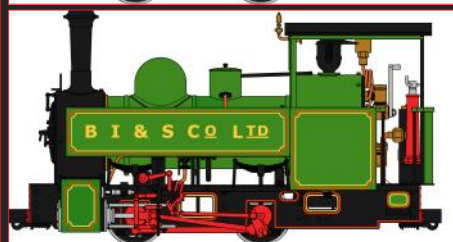

Pilot 2 Coming Soon!

Taking Orders Now, £100 Deposit Required
Early Bird Price: £1999.00 (Manual)
Radio Control Prices: TBC