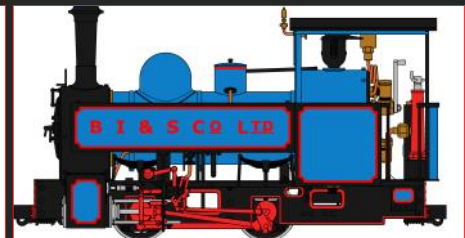

Pilot 2 Coming Soon!

Taking Orders Now, £100 Deposit Required
Early Bird Price: £1999.00 (Manual)
Radio Control Prices: TBC