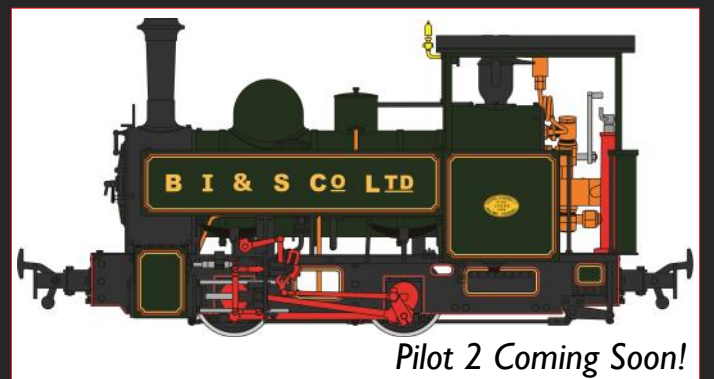

Pilot 2 Coming Soon!

Taking Orders Now, £100 Deposit Required
Early Bird Price: £1999.00 (Manual)
Radio Control Prices: TBC