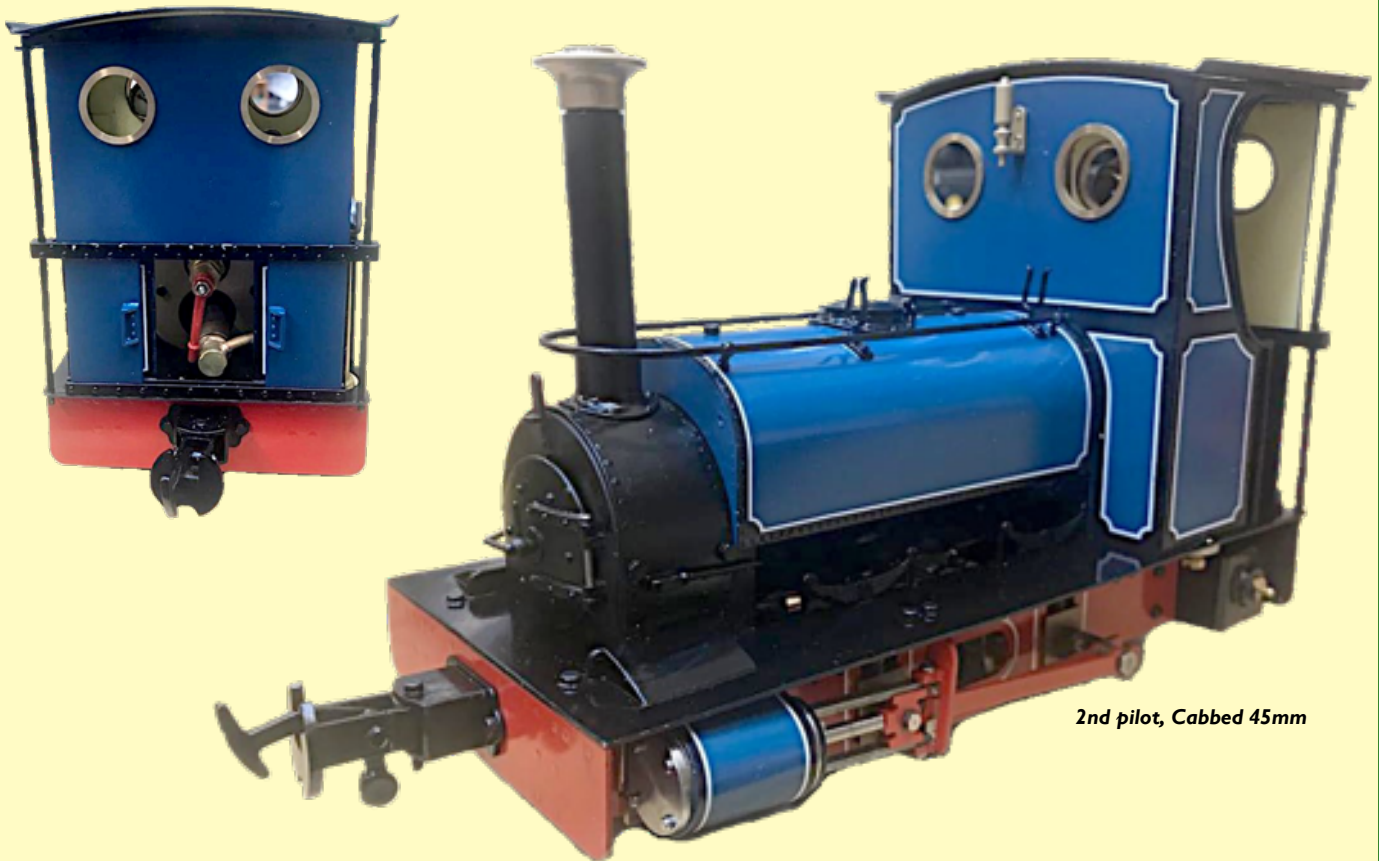

'Alice' Class Live Steam Quarry Hunslets

Pilot due in Spring 2020, Production scheduled for 2020/1.

1/19th Scale, 32mm or 45mm, Full Stephenson's Valve Gear, Poker burner, Water & Pressure gauges, 20-30 min. running time (design to be confirmed)
 Manufactured by Bowande in China - a quality maker of live steam engines from Gauge 1 to 7¼inch

Open cab Locos will be produced in Penrhyn lined Black, & Dinorwic lined Red, with additional plain black and plain red versions ideal as a base for custom paint schemes. Those preferring a cabbed loco will have a choice of Penrhyn lined Black, or plain Black, but also Red lined Elidir style, Green lined Dorothea style, or Blue lined Britomart style. Estimated prices are open cab Locos at £1499.00 with the cabbed versions at £1699.00. We have also secured a comprehensive range of spares to future proof your purchase.