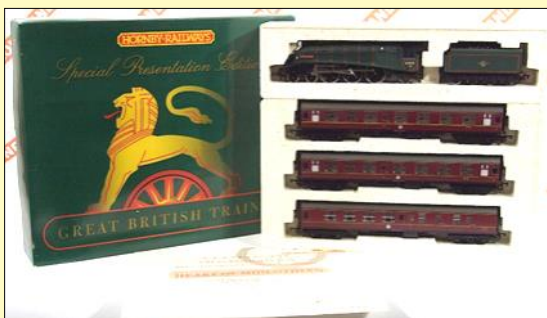

Don't forget that we often have collections of Second Hand in smaller than our usual scales, for instance we currently have almost 80 items in 'O' gauge, ranging from fine to coarse scale and including Locos, Coaches, freight stock, track and scenic items.

See the website for more details.

Also one of our very good customers has asked us to help him move on a huge collection of mostly Hornby and Bachmann boxed OO gauge. These have never been used and there are quite a few rarities amongst them. We'll be listing it all in due course, but here are a few pictures to wet your appetites!