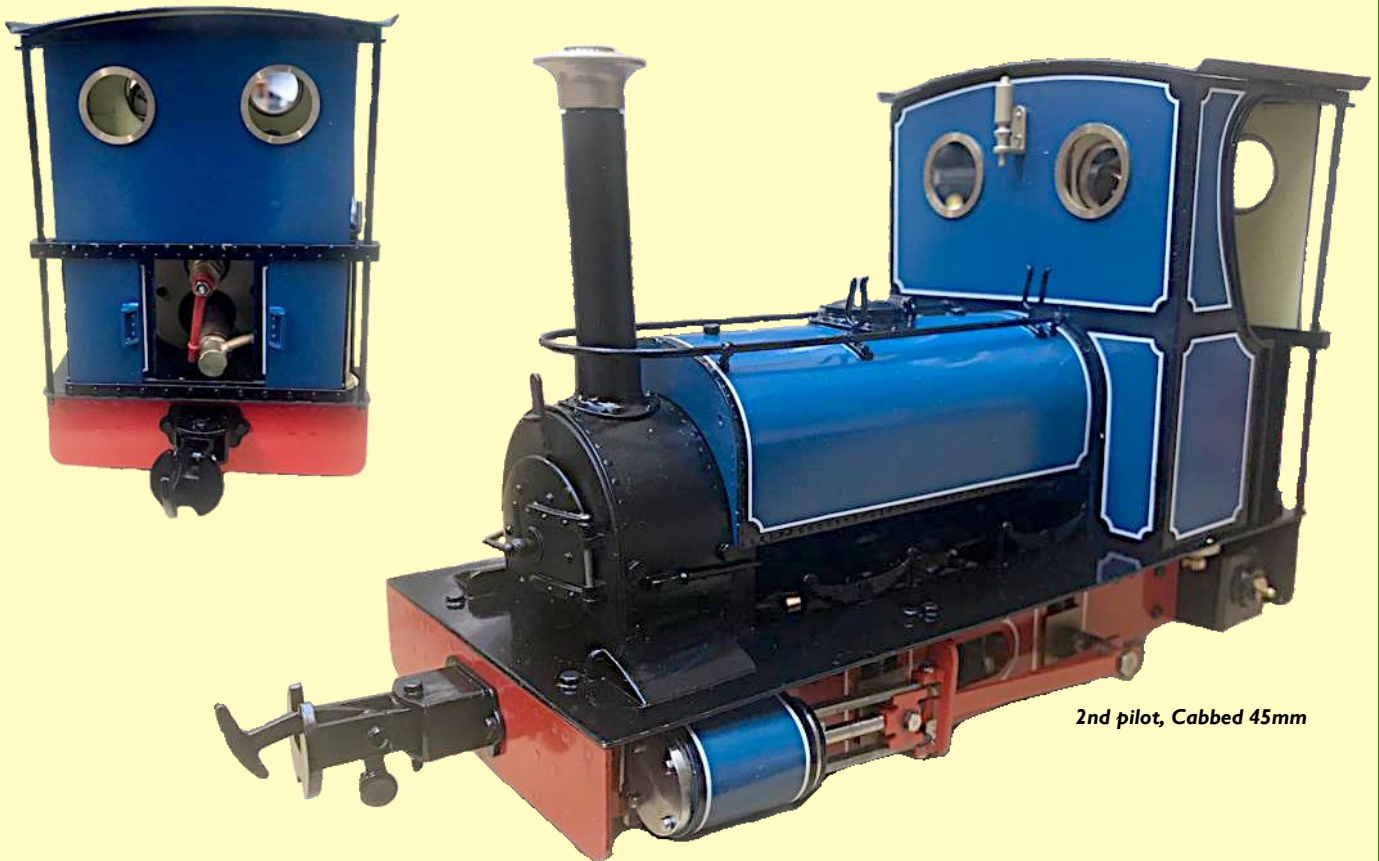

# 'Alice' Class Live Steam Quarry Hunslets

Pilot due in Spring 2020, Production scheduled for 2020/1.

1/19th Scale, 32mm or 45mm, Full Stephenson's Valve Gear, Poker burner, Water & Pressure gauges, 20-30 min. running time (design to be confirmed)  
 Manufactured by Bowande in China - a quality maker of live steam engines from Gauge 1 to 7¼inch

Open cab Locos will be produced in Penrhyn lined Black, & Dinorwic lined Red, with additional plain black and plain red versions ideal as a base for custom paint schemes. Those preferring a cabbed loco will have a choice of Penrhyn lined Black, or plain Black, but also Red lined Elidir style, Green lined Dorothea style, or Blue lined Britomart style. Estimated prices are open cab Locos at £1499.00 with the cabbed versions at £1699.00. We have also secured a comprehensive range of spares to future proof your purchase.