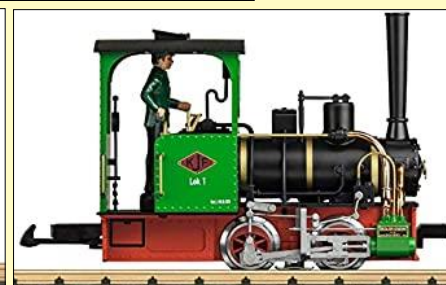

New items in stock now from LGB

L26816 DRG Steam loco BR 99.22 EP II Photo Grey **£2177.93**

L23132 Christmas Field Railroad Loco - Chloe **£392.04**

L30432 Christmas Wagon For Chloe **£98.67**

L24141 Feldbahn Loco (Analogue) **£326.67**

L35097 K SA ST E Passenger Coach Coupled EPI **£241.79**

L48573 RhB Slide Wall Wagon Type HAI-TVZ EP VI **£192.44**

Newly announced from LGB