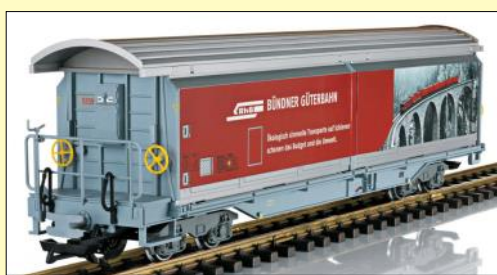

New items in stock now from LGB

L26816 DRG Steam loco BR 99.22 EP II Photo Grey **£2177.93**

L23132 Christmas Field Railroad Loco - Chloe **£392.04**

L30432 Christmas Wagon For Chloe **£98.67**

L24141 Feldbahn Loco (Analogue) **£326.67**

L35097 K SA ST E Passenger Coach Coupled EPI **£241.79**

L48573 RhB Slide Wall Wagon Type HAI-TVZ EP VI **£192.44**

Newly announced from LGB

L26817 Loco #99236 HSB 65 Years Anniversary **£2165.10**

L48572 RhB Side wall wagon 'Feldschlosschen' **£196.21**

L46897 RhB 'Spar' wagon **£196.21**

L20585 SF F7A, Blue bonnet **£1686.39**

L20587 SF F7B, Blue bonnet **£815.99**

L26270/I Class HG 4/4 0-4-4-0T Rack-Cog Locomotive - Sound and DCC, either version **£3846.80**

DUPLICATE
OCTOBER