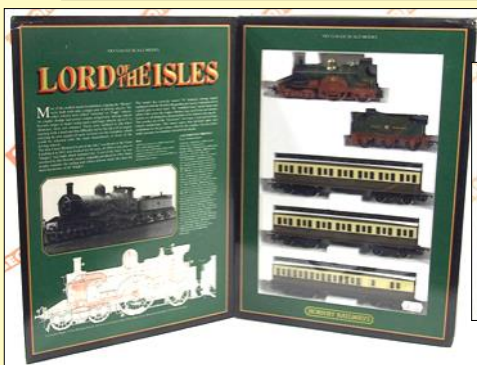

Don't forget that we often have collections of Second Hand in smaller than our usual scales, for instance we currently have almost 80 items in 'O' gauge, ranging from fine to coarse scale and including Locos, Coaches, freight stock, track and scenic items.

See the website for more details.

Also one of our very good customers has asked us to help him move on a huge collection of mostly Hornby and Bachmann boxed OO gauge. These have never been used and there are quite a few rarities amongst them. We'll be listing it all in due course, but here are a few pictures to wet your appetites!