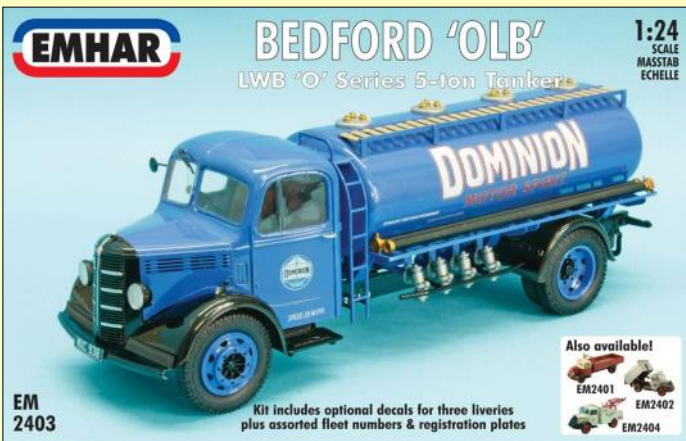

Bedford 'O' Series lorry kits, superb kits in 1:24 scale that build into realistic models of the fifties classic British truck, all in stock now and all at £49.95