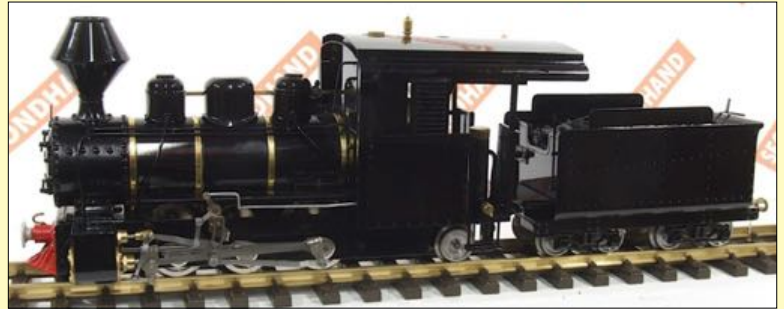

LIVE STEAM UPDATE

New Live Steam Locomotives

GRS 'K1 Garratt' gas fired, 45/32mm in lined black, lined Grey, one only in plain satin black - £3895.00 Man. £4195.00 R/C

GRS 'GVT' 0-4-0T gas fired, 45mm in black or Green - £1350.00 Man. £1600.00 R/C

Accucraft 'Talgarth' 0-4-0T, 32 or 45mm, Black, - £1050.00 Man. £1350.00 R/C

Roundhouse Darjeeling Garratt 0-4-0 + 0-4-0, R/C, 32/45mm, Darjeeling Blue - £3900.00

Roundhouse 'Beddelert' 0-6-4T, R/C, 32mm, Maroon - £2750.00

Roundhouse 'Silver Lady' 0-6-0T, R/C, 32/45mm, Insulated wheels, Victorian Maroon - £1970.00

Mamod 'Stirling' 0-4-0T, Manual, 32 or 45mm, Red - £680.00