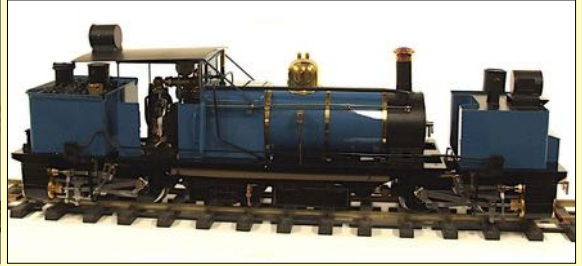

LIVE STEAM UPDATE

New Live Steam Locomotives

GRS 'K1 Garratt' gas fired, 45/32mm in lined black, lined Grey, one only in plain satin black - £3895.00 Man. £4195.00 R/C

GRS 'GVT' 0-4-0T gas fired, 45mm in black or Green - £1350.00 Man. £1600.00 R/C

Accucraft 'Talgarth' 0-4-0T, 32 or 45mm, Black, - £1050.00 Man. £1350.00 R/C

Roundhouse Darjeeling Garratt 0-4-0 + 0-4-0, R/C, 32/45mm, Darjeeling Blue - £3900.00

Roundhouse 'Beddelert' 0-6-4T, R/C, 32mm, Maroon - £2750.00

Roundhouse 'Silver Lady' 0-6-0T, R/C, 32/45mm, Insulated wheels, Victorian Maroon - £1970.00

Mamod 'Stirling' 0-4-0T, Manual, 32 or 45mm, Red - £680.00