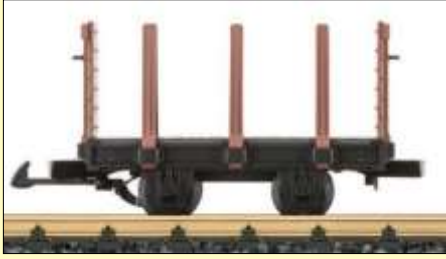

L49172
Lehmann
Sugar Co. Car
x 10 **£377.01**