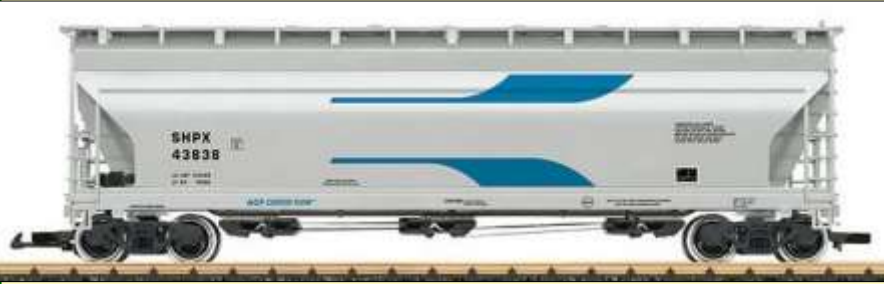

L31052 Baggage Wagon Lake George & Boulder £75.40

L36808 Durango & Silverton Coach £159.17