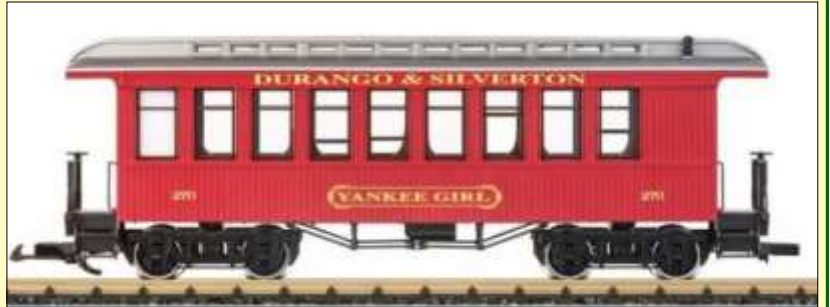

L41038 MBS Pair of Flat wagons **£156.66**

L43824 Hopper Car ACF SHPX #43828 £134.04

L48401 Tanker Wagon Lake George & Boulder £75.40

L31052 Baggage Wagon Lake George & Boulder £75.40

L36808 Durango & Silverton Coach £159.17