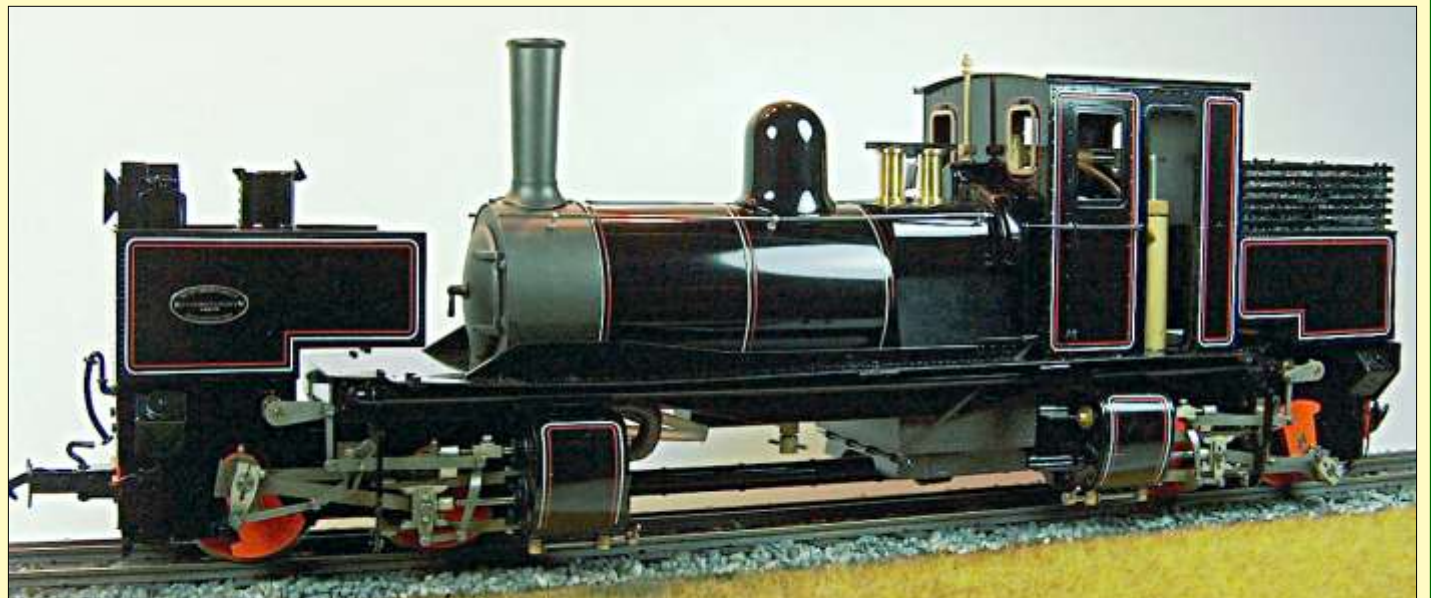

The Live Steam Garratt first pilot Loco is now built, and can be seen working at the factory on our website (www.grsuk.com). If all goes to plan it should be available to view on the Accucraft stand at the Llanfair show in September. Orders can still be taken.

£3695.00 Manual, £3995.00 R/C.